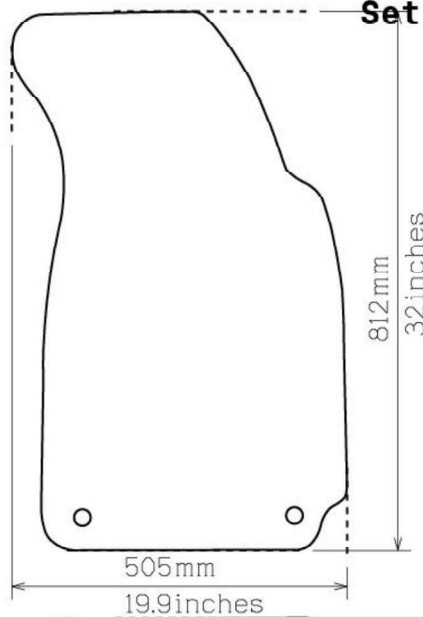

Spaghetti® Floor Mats by
NICOMAN

Best Mats for Your Car, Home & Business!

Photo for illustration purposes only.

Fitment Specifications

Make/Brand	Volkswagen
Model/Type	Passat
Gen/MK Code	B5 & B5.5
Model Year	1996-1999
Body Type	Saloon
Non-Slip Type	GECKO
SKU	C 7021

Please check shape/size matches floorpan

LEFT Hand Drive

SCALE: 1/10

Set of 4

Remarks