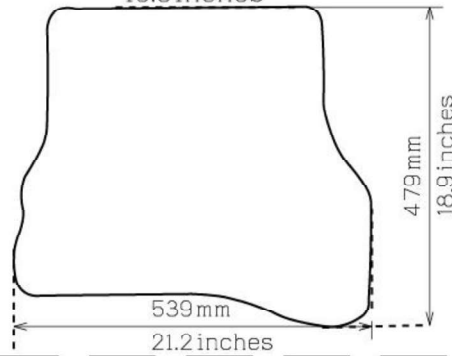

Please check shape/size matches floorpan

LEFT Hand Drive

SCALE: 1/10

Set of 4

Remarks