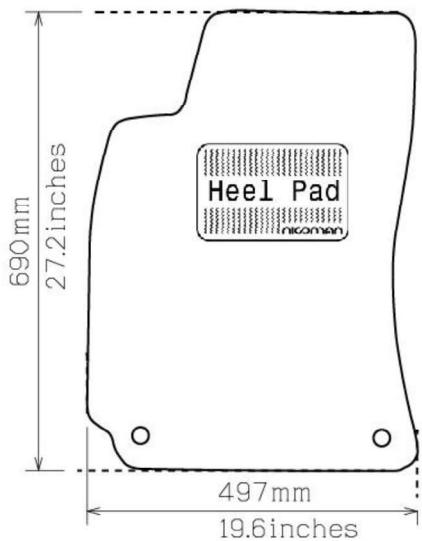

Spaghetti® Floor Mats by
NICOMAN

Best Mats for Your Car, Home & Business!

Photo for illustration purposes only.

Fitment Specifications

Make/Brand	Volkswagen
Model/Type	Passat
Gen/MK Code	B5 & B5.5
Model Year	1996-1999
Body Type	Saloon
Non-Slip Type	GECKO
SKU	C 7021

Please check shape/size matches floorpan

LEFT Hand Drive

SCALE: 1/10

Set of 4

Remarks